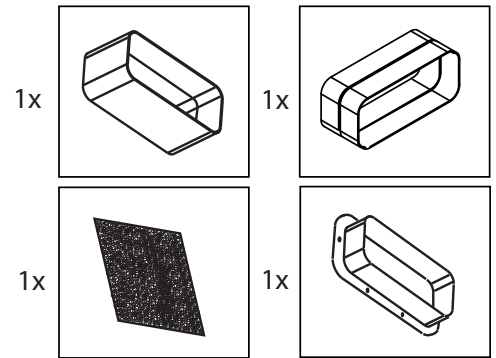

TORNADO/TYPHOON KIT - RECIRKULERING KIT 5

Kit varenr. 535.21.1285.9