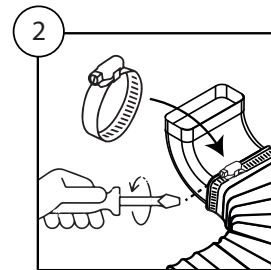

Kit varenr. 535.21.1280.9

**TORNADO/TYPHOON KIT - PLASMEX RUND**

Kit varenr. 536.99.1800.9

TORNADO/TYPHOON KIT - PLASMEX FLAD

Kit varenr. 536.99.1801.9

- |          |          |
|----------|----------|
| 1x<br>1m | 2x       |
| 1x       | 1x       |
| 1x       | 1x<br>3m |
| 2x       | 1x       |