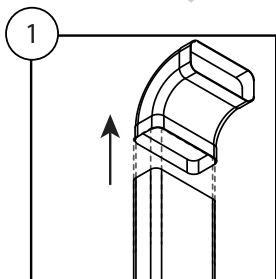

An exploded view diagram of a downdraft kit. It shows a square top panel with a grid of holes, a rectangular box below it, a curved duct piece, a vertical rectangular panel, and a flexible corrugated duct. The components are arranged vertically, showing their relative positions.

# CYCLONE

**TORNADO/TYPHOON - DIREKTE UDBLÆSNING KIT 2**

**Kit varenr. 535.21.1250.9**

1x 1m	2x
1x	1x
2x	1x 3m

TORNADO/TYPHOON KIT - DIREKT UDBLÆSNING UNDER GULV KIT 3

Kit varenr. 535.21.1260.9

- |    |  |    |  |
|----|--|----|--|
| 4x |  | 2x |  |
| 1x |  | 1x |  |
| 2x |  | 1x |  |
|    |  | 2x |  |