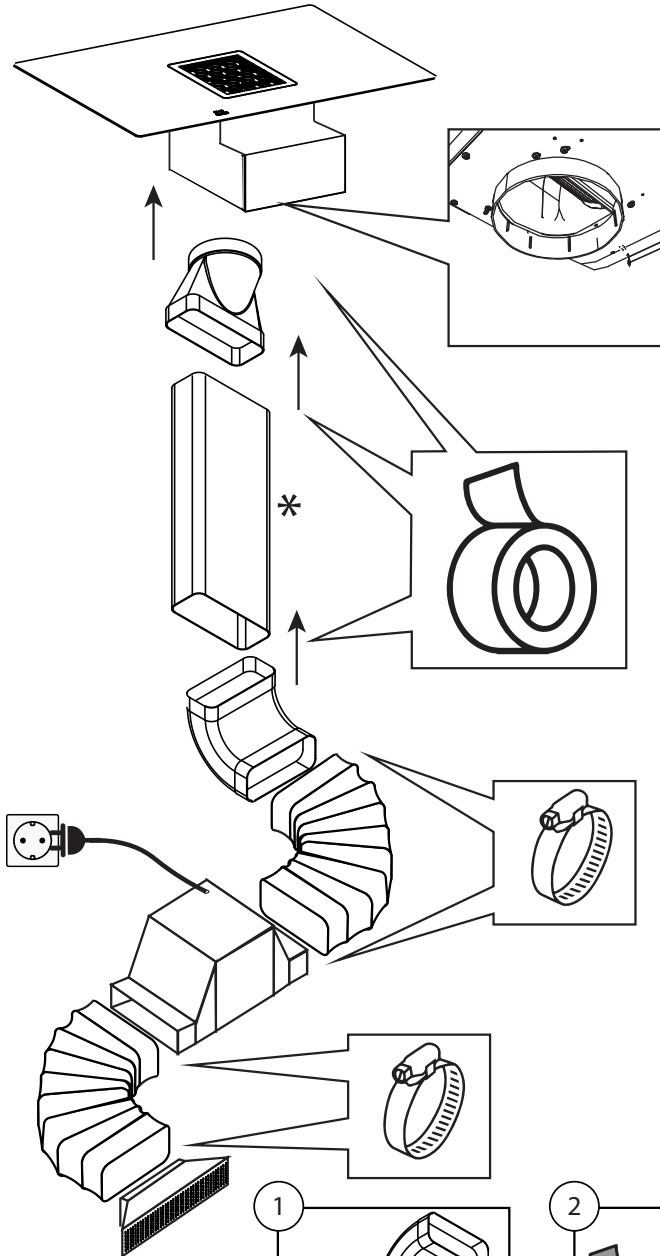

CYCLONE KIT - PLASMEX RUND

Kit varenr. 536.99.1800.9

1x		1x	
1x		1x	
4x		1x	
1x		1x