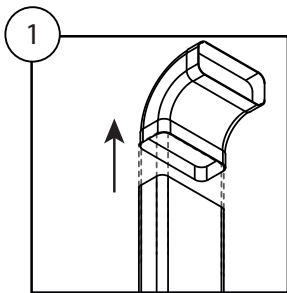

TORNADO/TYPHOON KIT - ALM. RECIRKULERING KIT 1

Kit varenr. 535.21.1200.9

1x		2x	
1x		1x	
2x		1x	
		1x