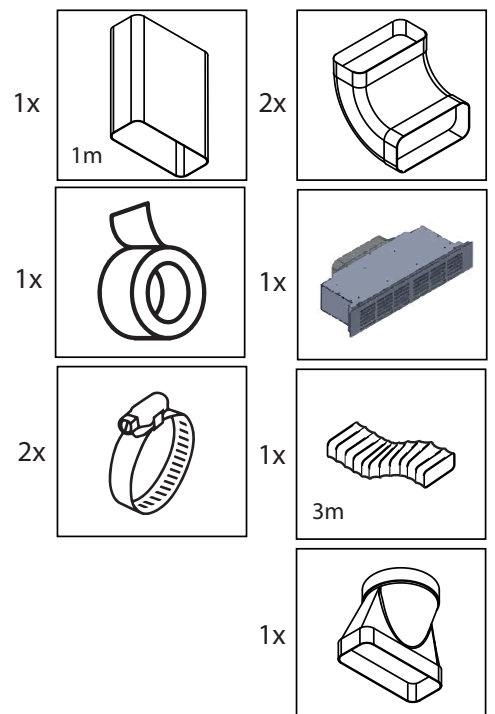

TORNADO/TYPHOON KIT - RECIRKULERING, KIT 4

Kit varenr. 535.21.1280.9