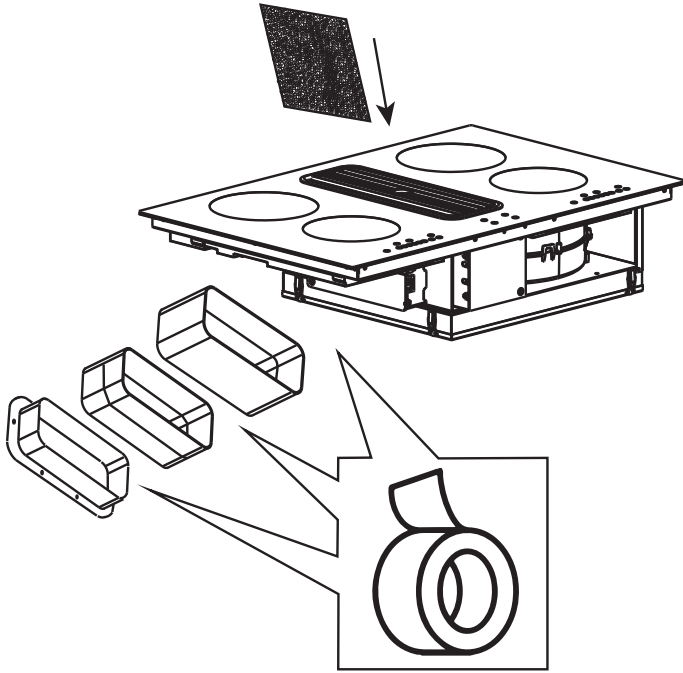

TORNADO/TYPHOON KIT - RECIRKULERING KIT 5

Kit varenr. 535.21.1285.9