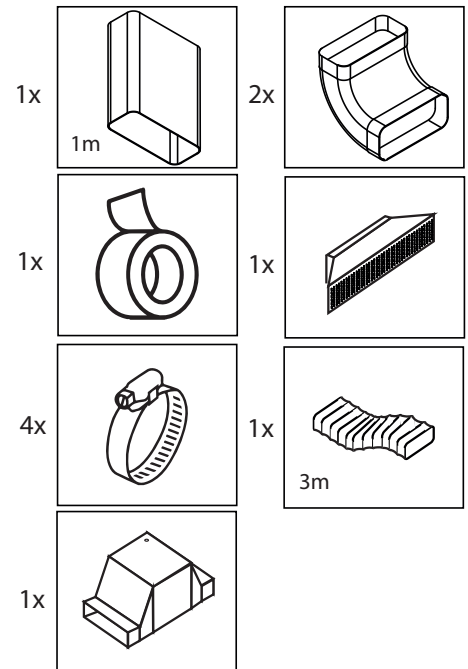

TORNADO/TYPHOON KIT - PLASMEX RUND

Kit varenr. 536.99.1800.9