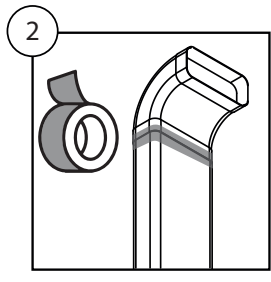

An exploded view diagram of a downdraft kit. It shows a square top panel with a grid of holes, a rectangular box below it, a curved duct piece, a vertical rectangular panel, and a flexible corrugated duct. The components are arranged vertically, showing their relative positions.

Kit varenr. 535.21.1280.9

**TORNADO/TYPHOON KIT - PLASMEX RUND**

Kit varenr. 536.99.1800.9

TORNADO/TYPHOON KIT - PLASMEX FLAD

Kit varenr. 536.99.1801.9

- |          |          |
|----------|----------|
| 1x<br>1m | 2x       |
| 1x       | 1x       |
| 1x       | 1x<br>3m |
| 2x       | 1x       |