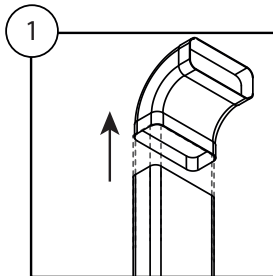

- 1x 1m
- 1x
- 1x
- 1x
- 1x

Monteringsvejledning: