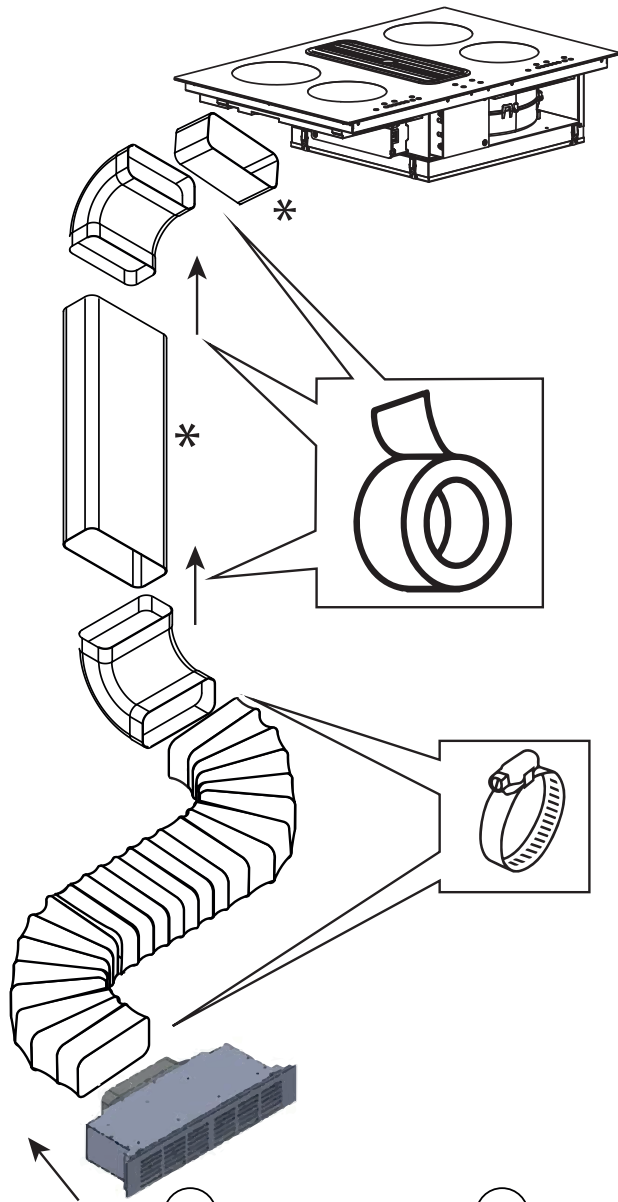

TORNADO/TYPHOON KIT - RECIRKULERING, KIT 4

Kit varenr. 535.21.1280.9