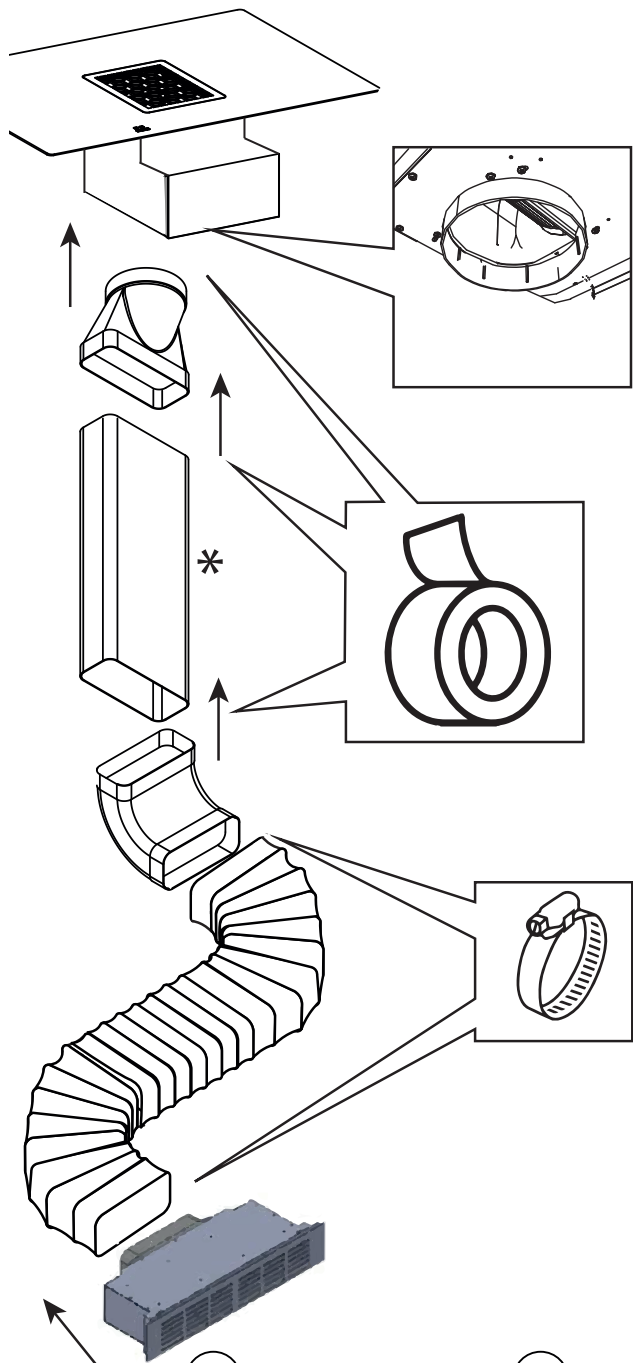

CYCLONE KIT - RECIRKULERINGSFILTER

Kit varenr. 535.23.1200.9

1x	 1m	1x	
1x		1x	
2x		1x	 3m
		1x