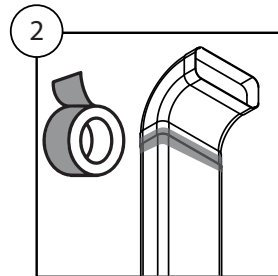

- 1x 1m
- 1x
- 1x
- 1x
- 1x

Monteringsvejledning: